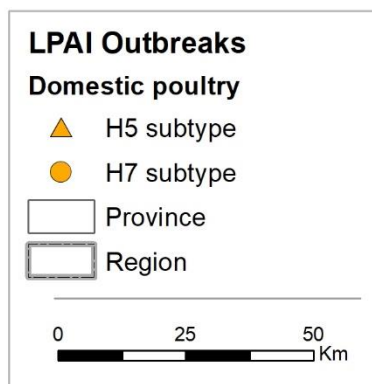

# Maps of Low Pathogenic Avian Influenza in Italy

Epidemiological situation  
2018

1. Italy
2. Emilia Romagna Region
3. Lombardy Region
4. Campania Region

## 1. Italy

### 3. Lombardy Region

## 4. Campania Region