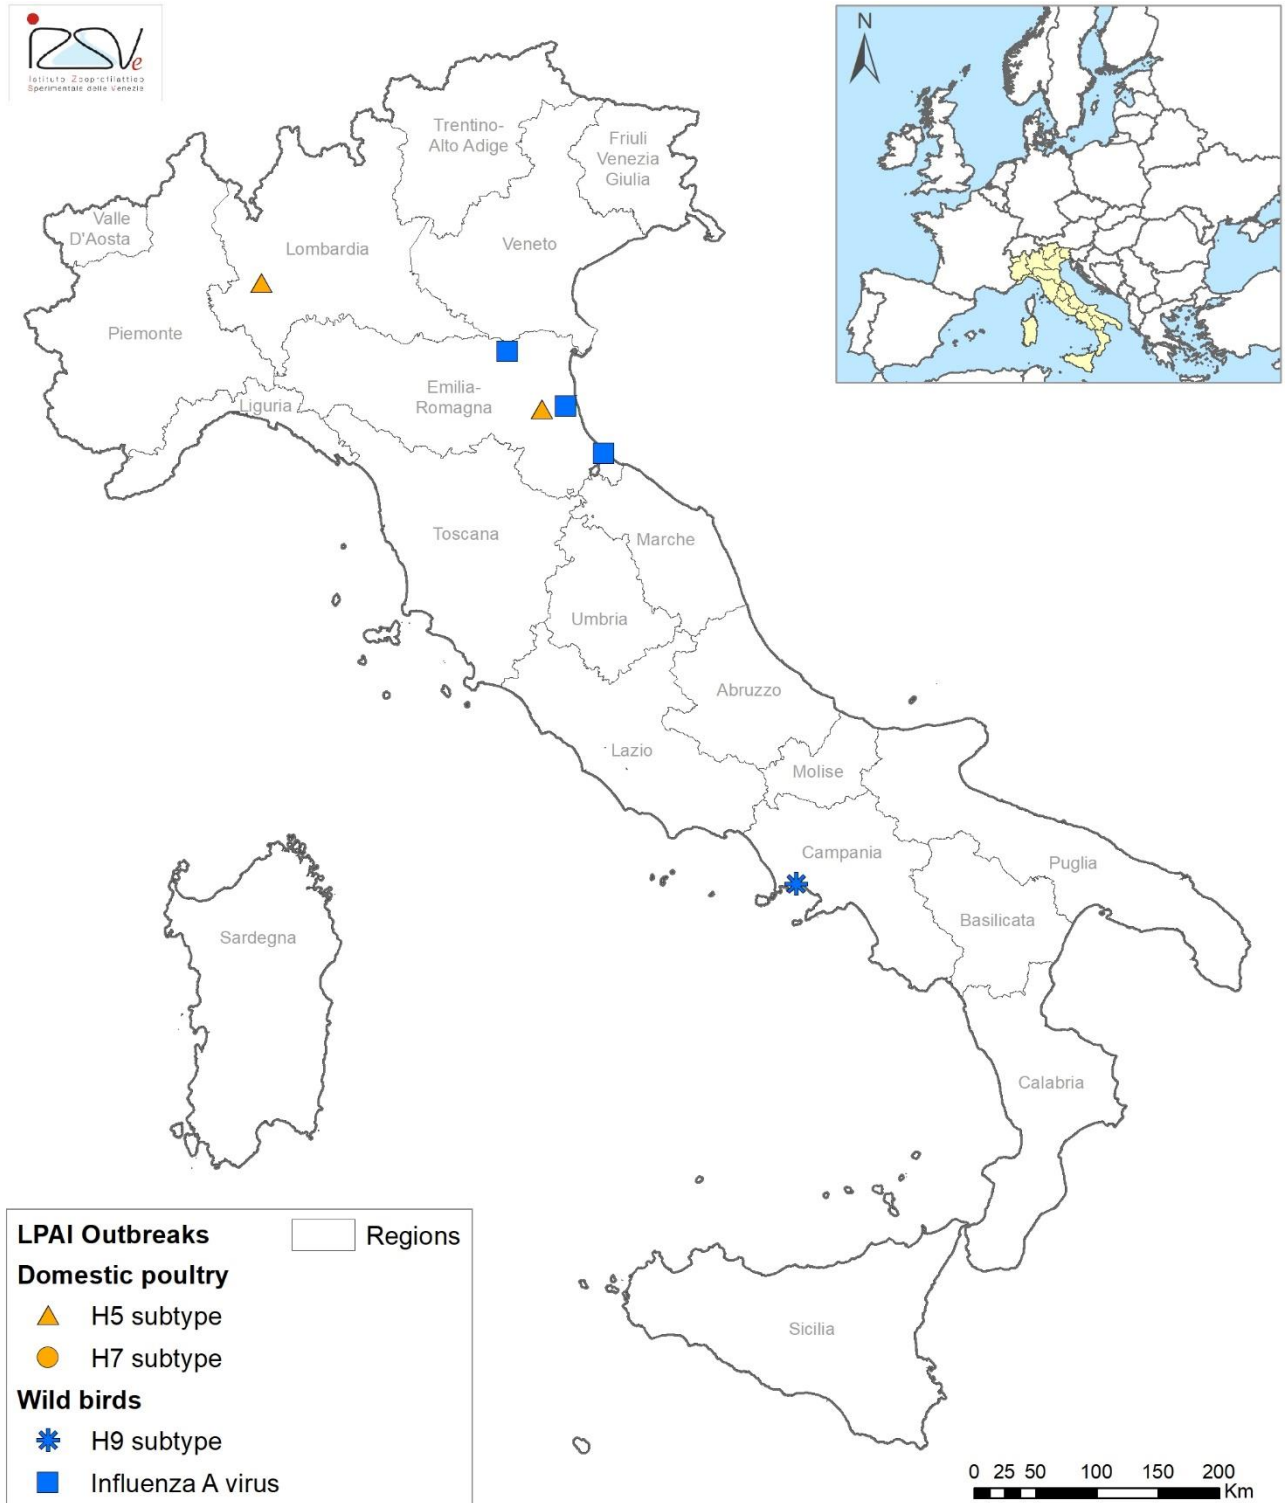

# Maps of Low Pathogenic Avian Influenza in Italy

Epidemiological situation  
2018

1. Italy
2. Emilia Romagna Region
3. Lombardy Region
4. Campania Region

## 1. Italy

### 3. Lombardy Region

## 4. Campania Region