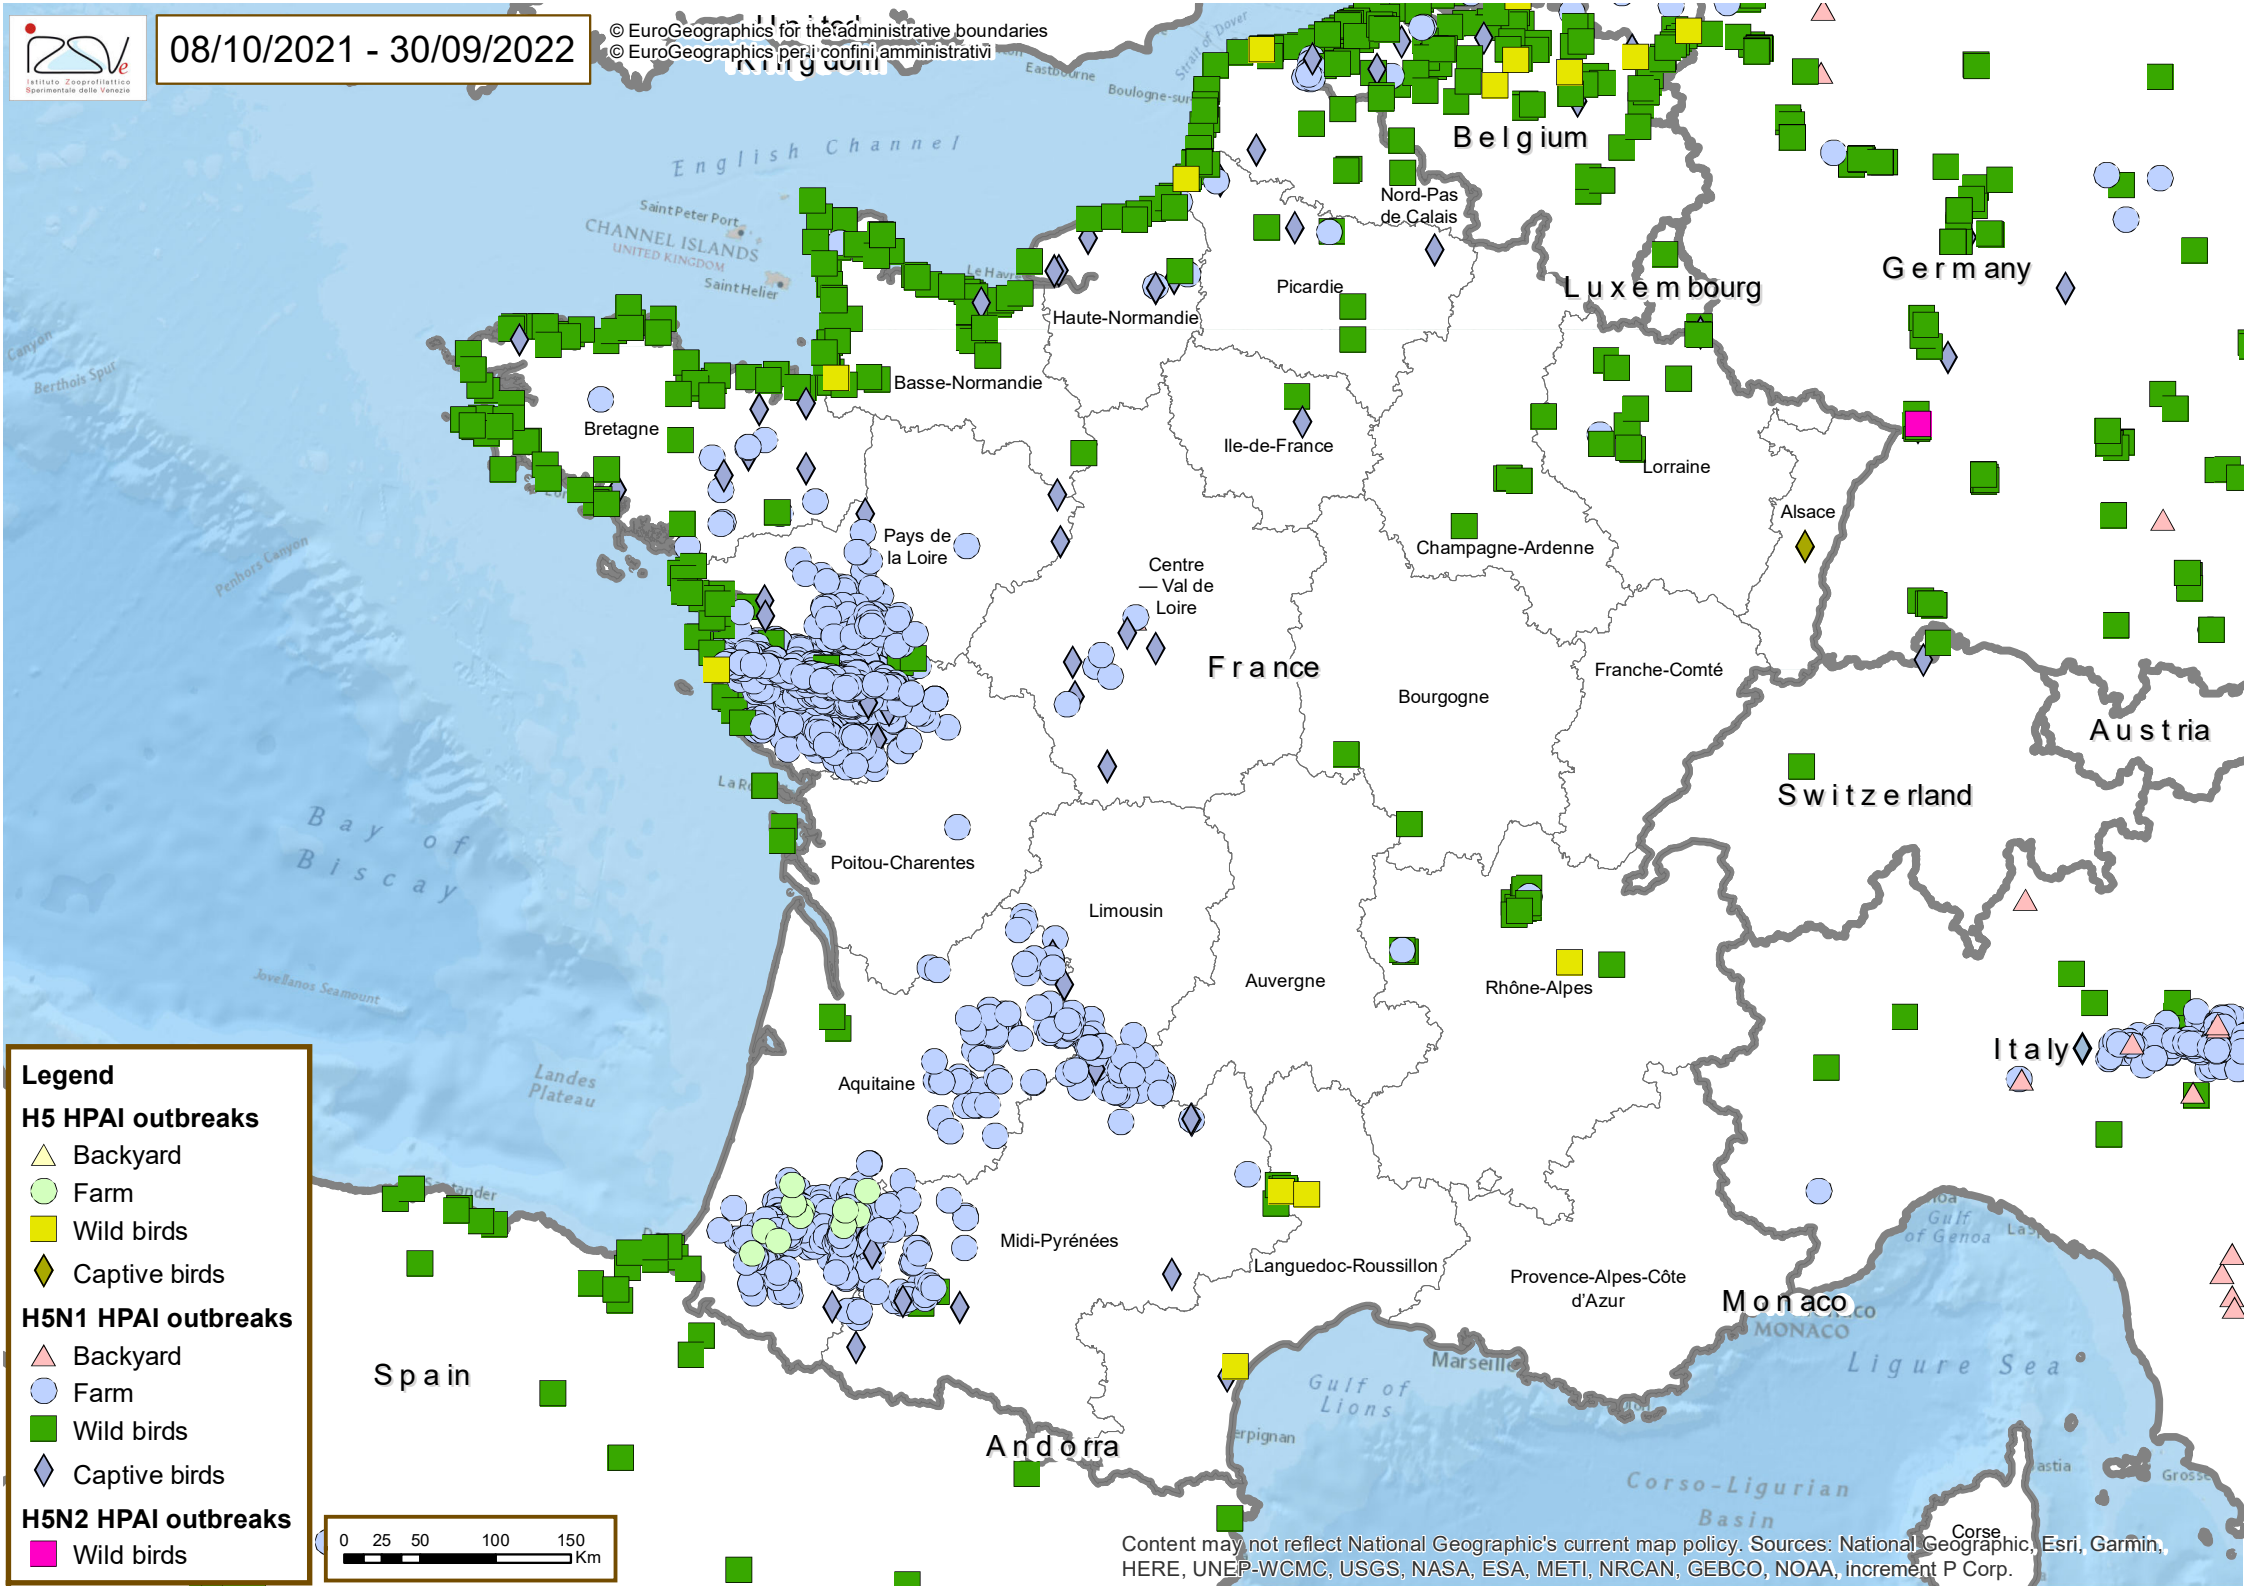

© EuroGeographics for the administrative boundaries
 © EuroGeographics per i confini amministrativi

Legend

H5 HPAI outbreaks

- △ Backyard
- Farm
- Wild birds
- ◆ Captive birds

H5N1 HPAI outbreaks

- △ Backyard
- Farm
- Wild birds
- ◆ Captive birds

H5N2 HPAI outbreaks

- △ Backyard
- Wild birds

H5N5 HPAI outbreaks

- Wild birds

H5N8 HPAI outbreaks

- △ Backyard
- Farm
- Wild birds

Legend

H5 HPAI outbreaks

- ▲ Backyard
- Farm
- Wild birds
- ◆ Captive birds

H5N1 HPAI outbreaks

- ▲ Backyard
- Farm
- Wild birds
- ◆ Captive birds

H5N2 HPAI outbreaks

- Wild birds

Legend

- | H5 HPAI outbreaks | H5N1 HPAI outbreaks | H5N2 HPAI outbreaks |
|-------------------|---------------------|---------------------|
| △ Backyard | △ Backyard | △ Backyard |
| ○ Farm | ○ Farm | ○ Farm |
| ■ Wild birds | ■ Wild birds | ■ Wild birds |
| ◇ Captive birds | ◇ Captive birds | ◇ Captive birds |
-
- | H5N8 HPAI outbreaks |
|---------------------|
| △ Backyard |
| ○ Farm |
| ■ Wild birds |

Legend

H5 HPAI outbreaks

- Farm
- Wild birds

H5N1 HPAI outbreaks

- Backyard
- Farm
- Wild birds
- Captive birds

H5N5 HPAI outbreaks

- Wild birds

H5N8 HPAI outbreaks