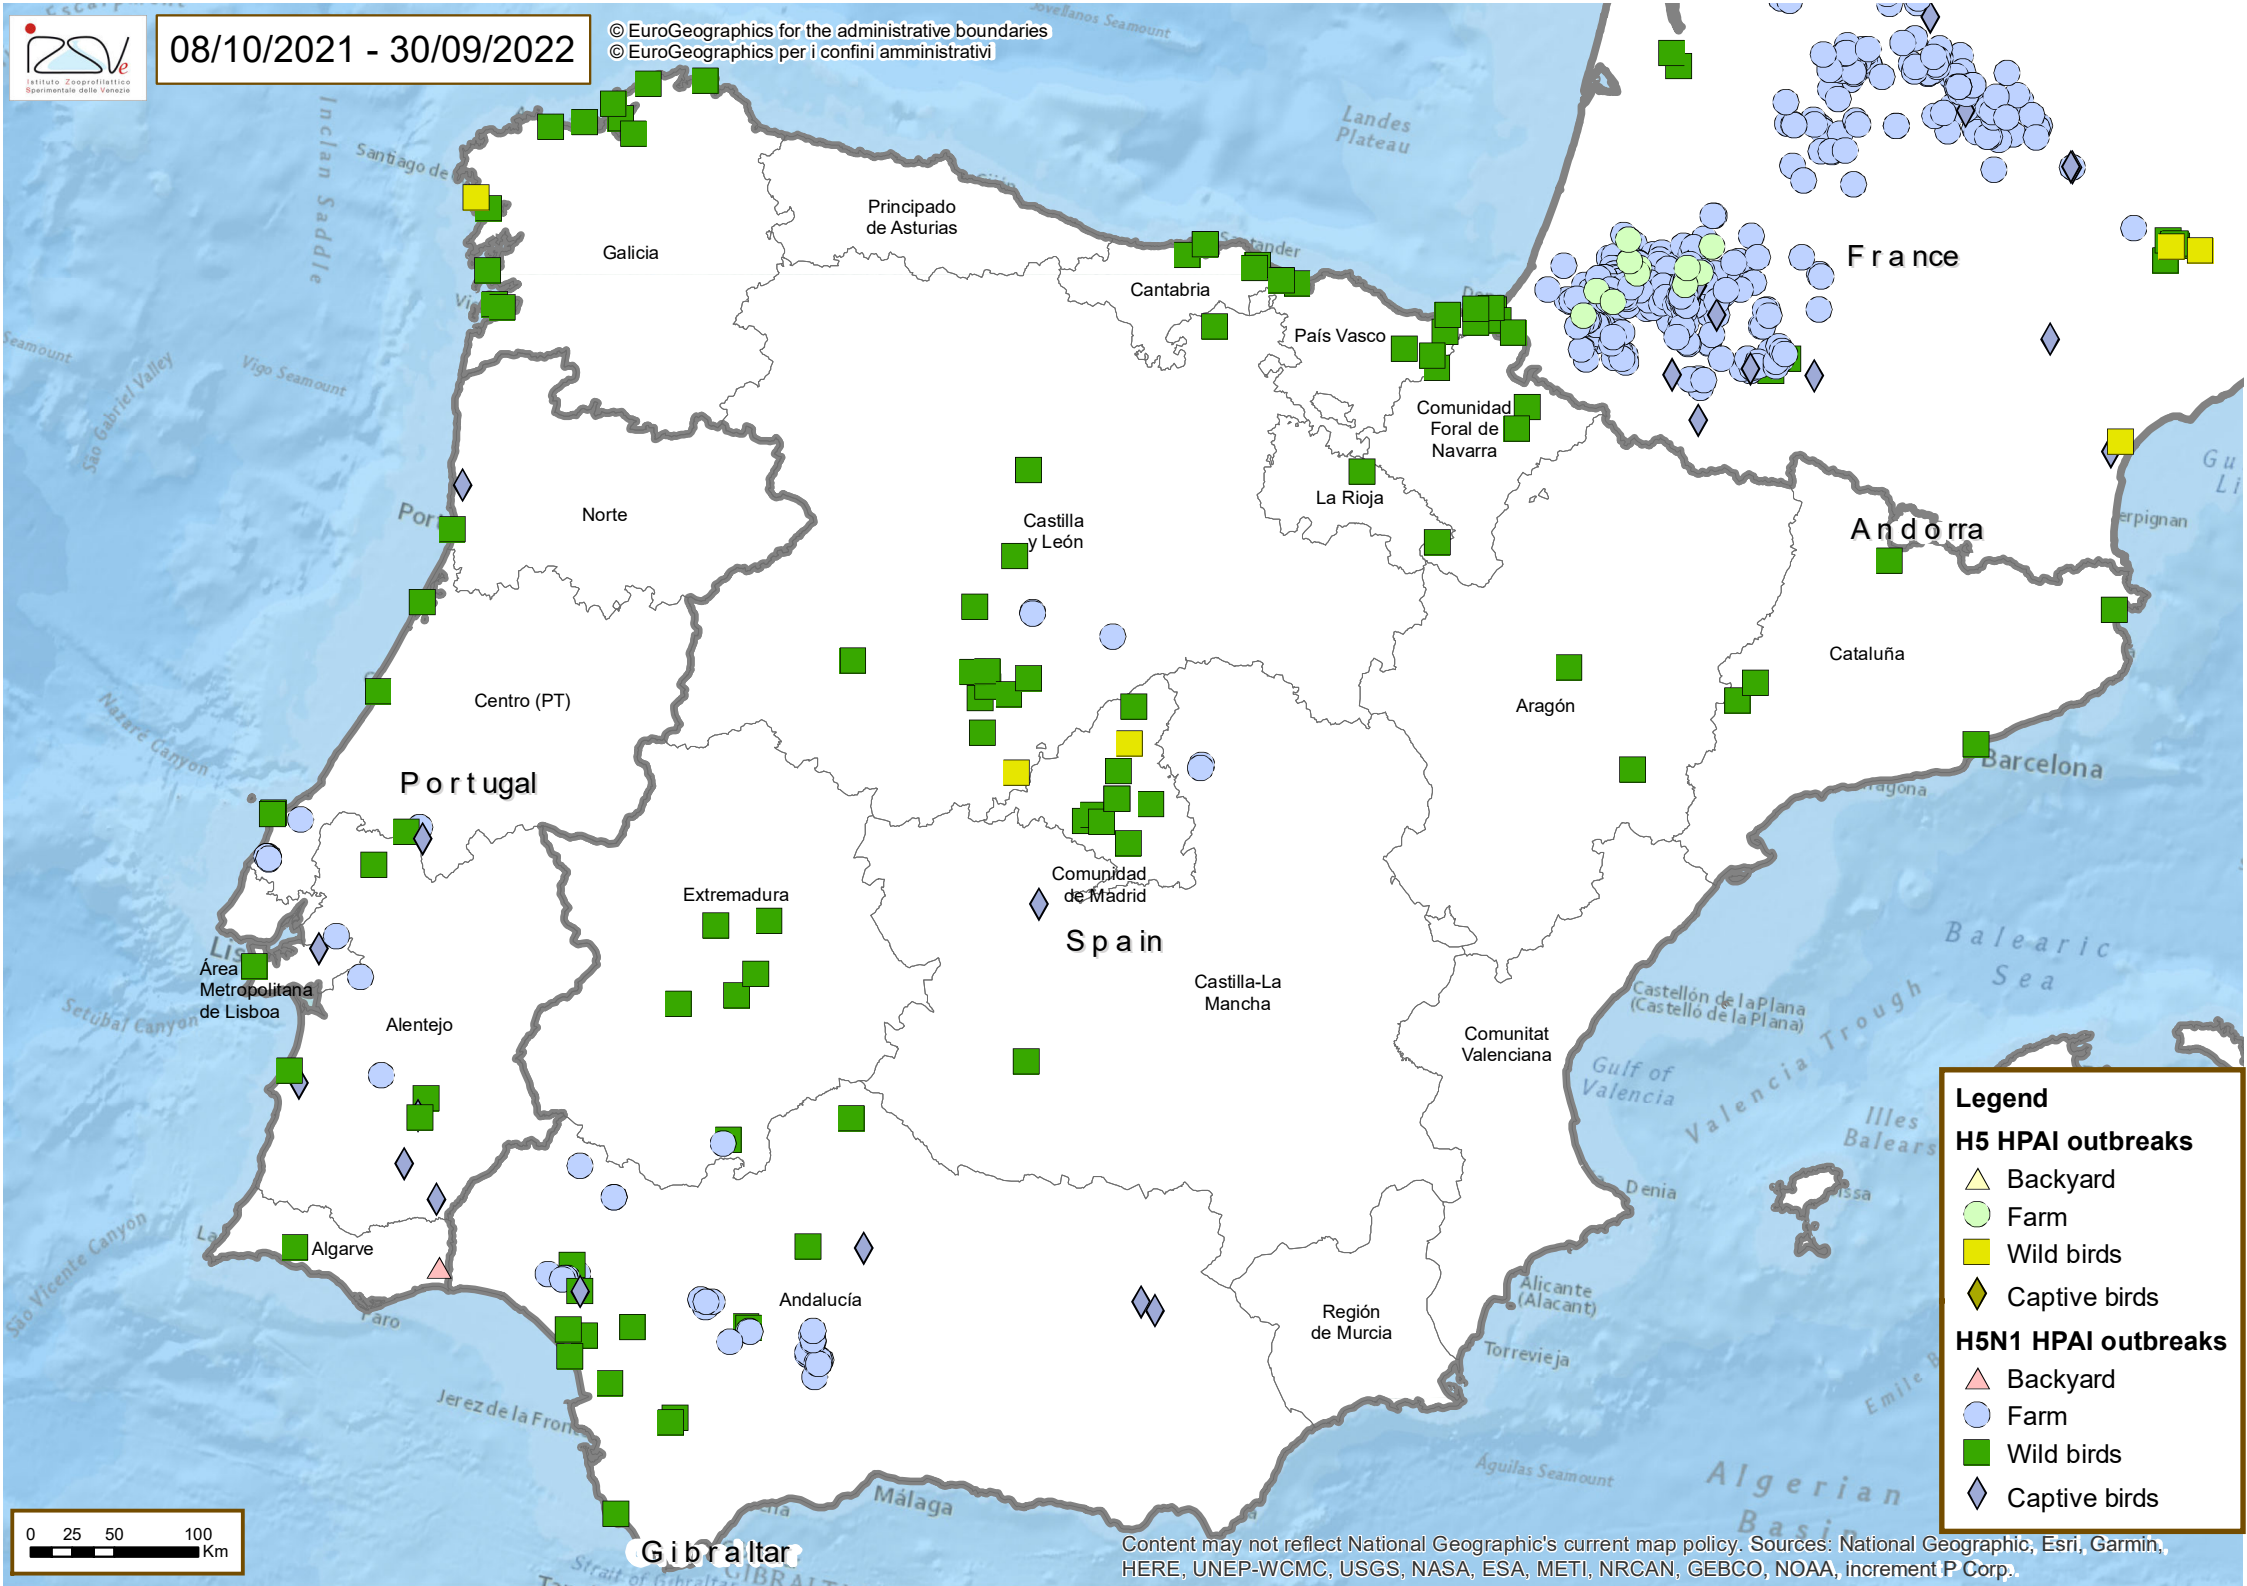

Legend

H5 HPAI outbreaks

- Farm
- Wild birds

H5N1 HPAI outbreaks

- Backyard
- Farm
- Wild birds
- Captive birds

H5N5 HPAI outbreaks

- Wild birds

H5N8 HPAI outbreaks

- Backyard
- Farm
- Wild birds

© EuroGeographics for the administrative boundaries
© EuroGeographics per i confini amministrativi

Legend

H5 HPAI outbreaks

- Farm
- Wild birds
- ◆ Captive birds

H5N1 HPAI outbreaks

- △ Backyard
- Farm
- Wild birds
- ◆ Captive birds

Legend

H5 HPAI outbreaks

- △ Backyard
- Farm
- Wild birds
- ◇ Captive birds

H5N1 HPAI outbreaks

- △ Backyard
- Farm
- Wild birds
- ◇ Captive birds

08/10/2021 - 30/09/2022

© EuroGeographics for the administrative boundaries
 © EuroGeographics per i confini amministrativi, rország

Legend

H5 HPAI outbreaks

- ▲ Backyard
- Farm
- Wild birds
- ◆ Captive birds

H5N1 HPAI outbreaks