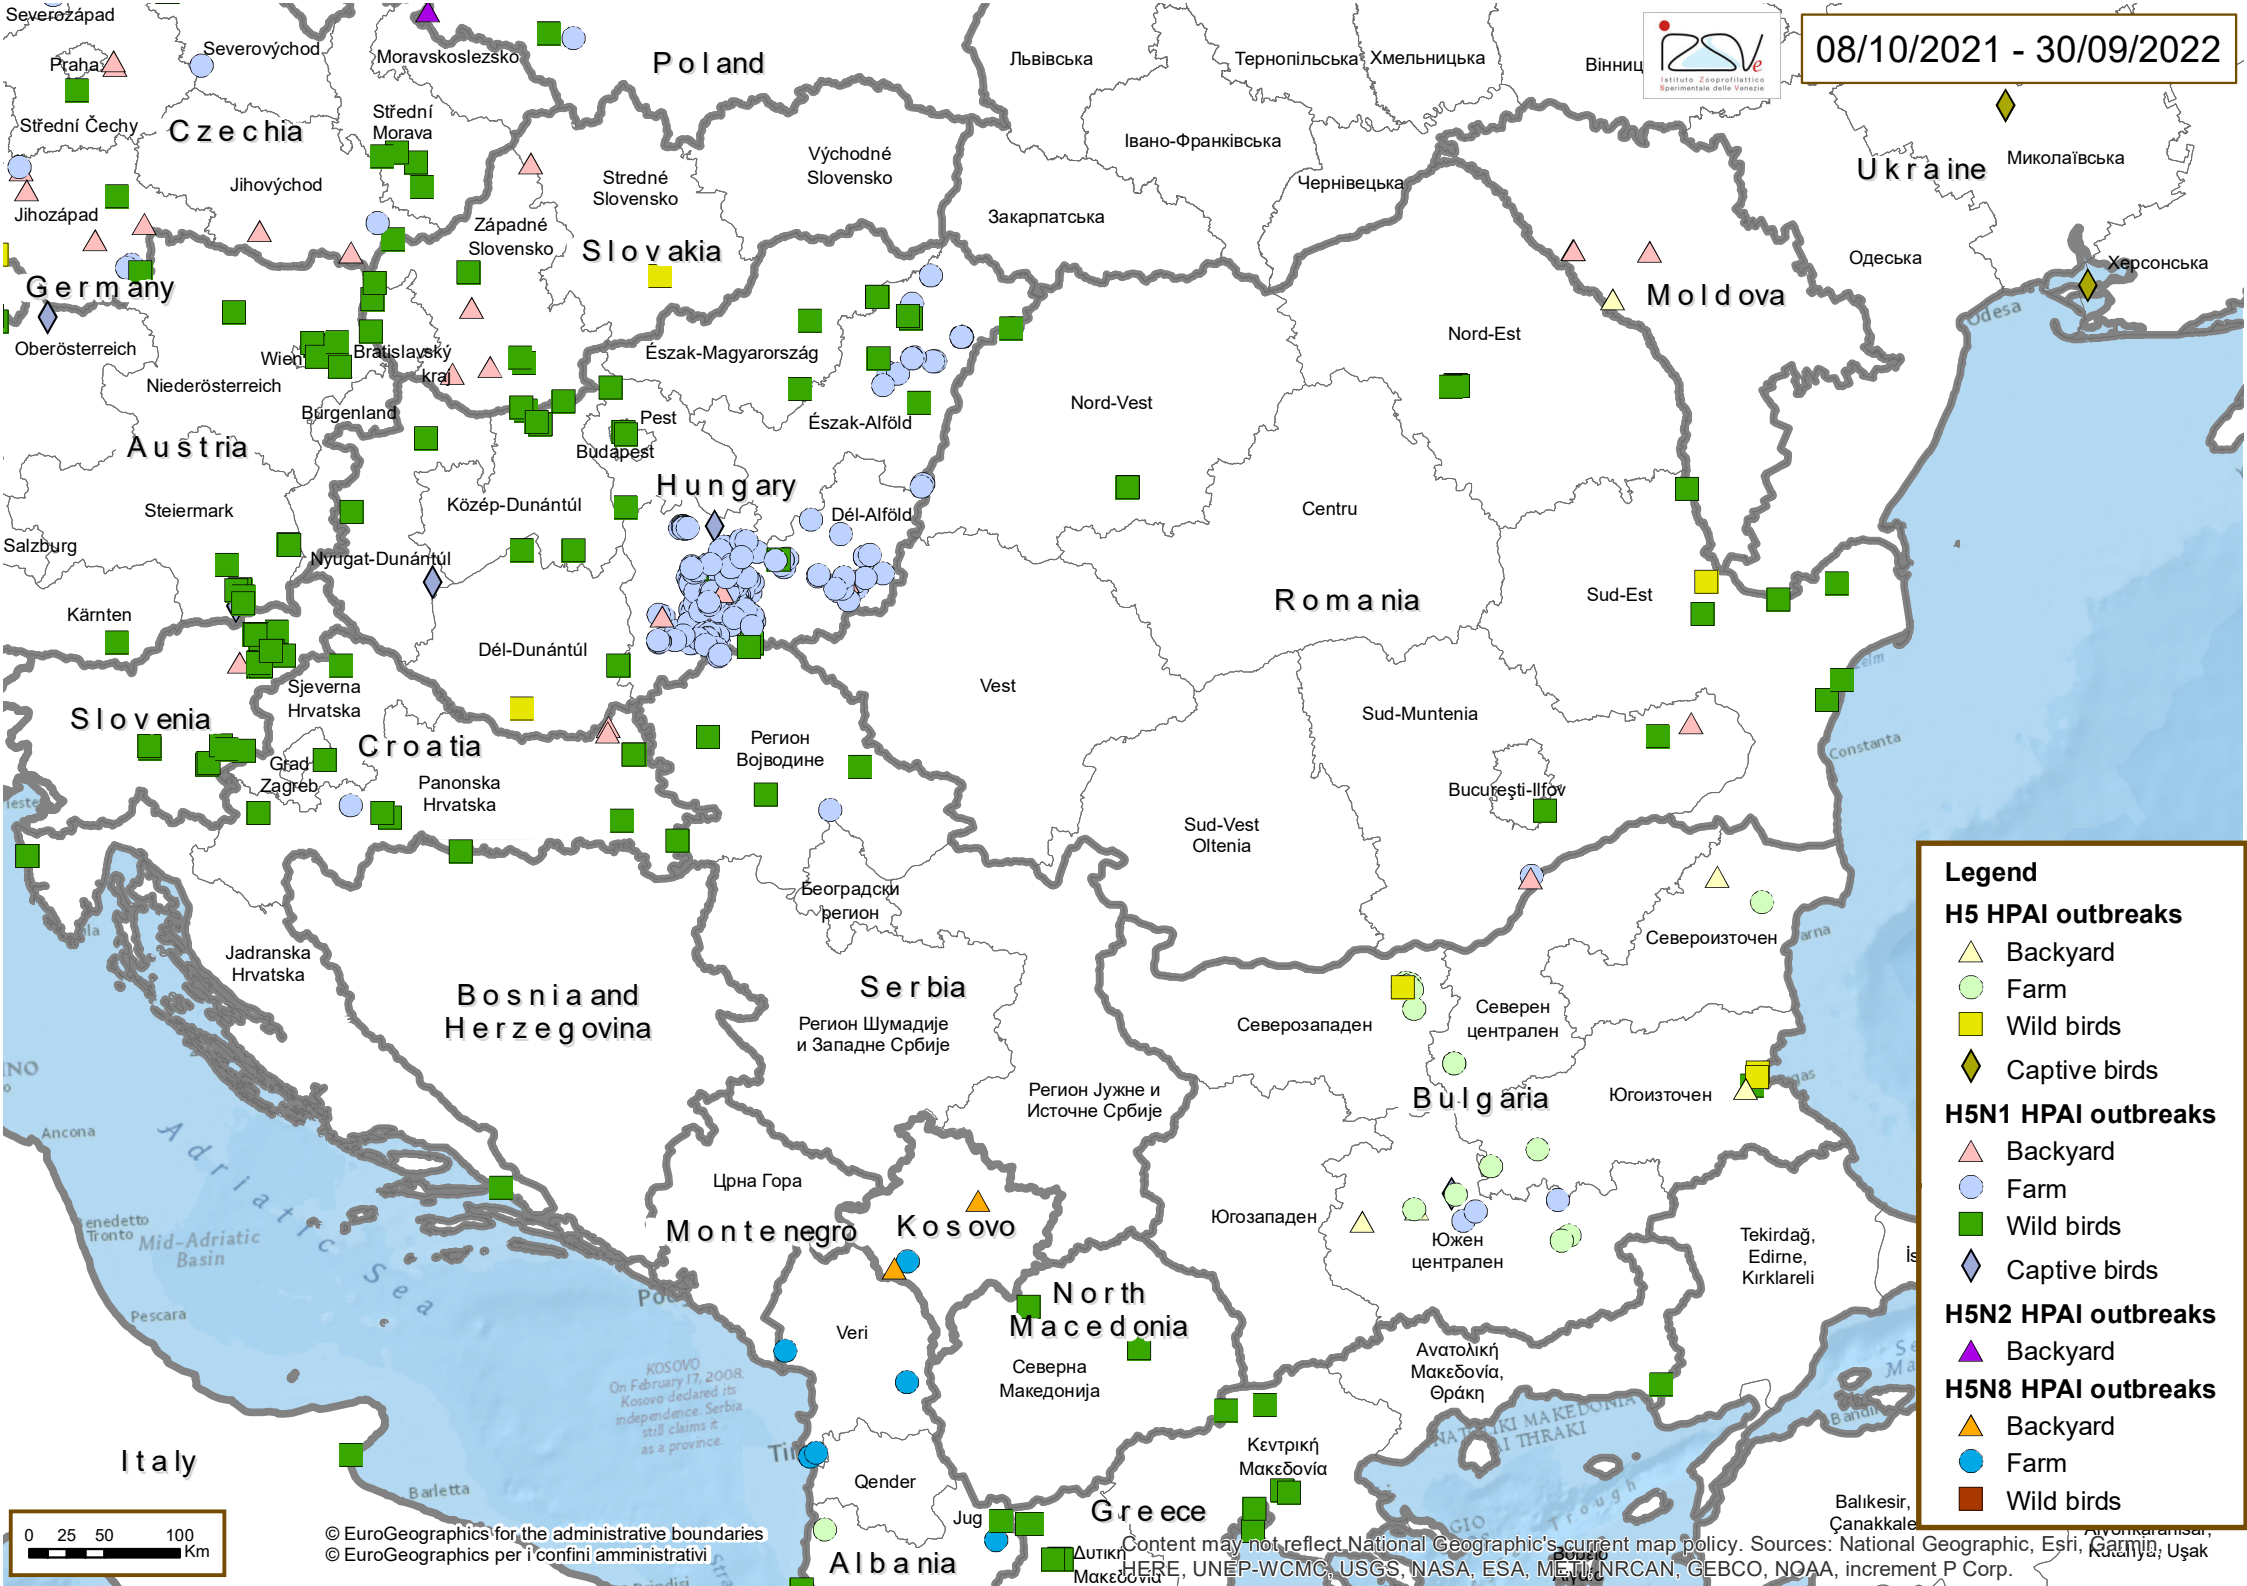

© EuroGeographics for the administrative boundaries
 © EuroGeographics per i confini amministrativi, rország

Legend

H5 HPAI outbreaks

- ▲ Backyard
- Farm
- Wild birds
- ◆ Captive birds

H5N1 HPAI outbreaks

- ▲ Backyard
- Farm
- Wild birds
- ◆ Captive birds

Content may not reflect National Geographic's current map policy. Sources: National Geographic, Esri, Garmin, HERE, UNEP-WCMC, USGS, NASA, ESA, METI, NRCAN, GEBCO, NOAA, increment P Corp.

Legend

H5 HPAI outbreaks

- Backyard (Yellow triangle)
- Farm (Light green circle)
- Wild birds (Yellow square)
- Captive birds (Yellow diamond)

H5N1 HPAI outbreaks

- Backyard (Pink triangle)
- Farm (Blue circle)
- Wild birds (Green square)
- Captive birds (Blue diamond)