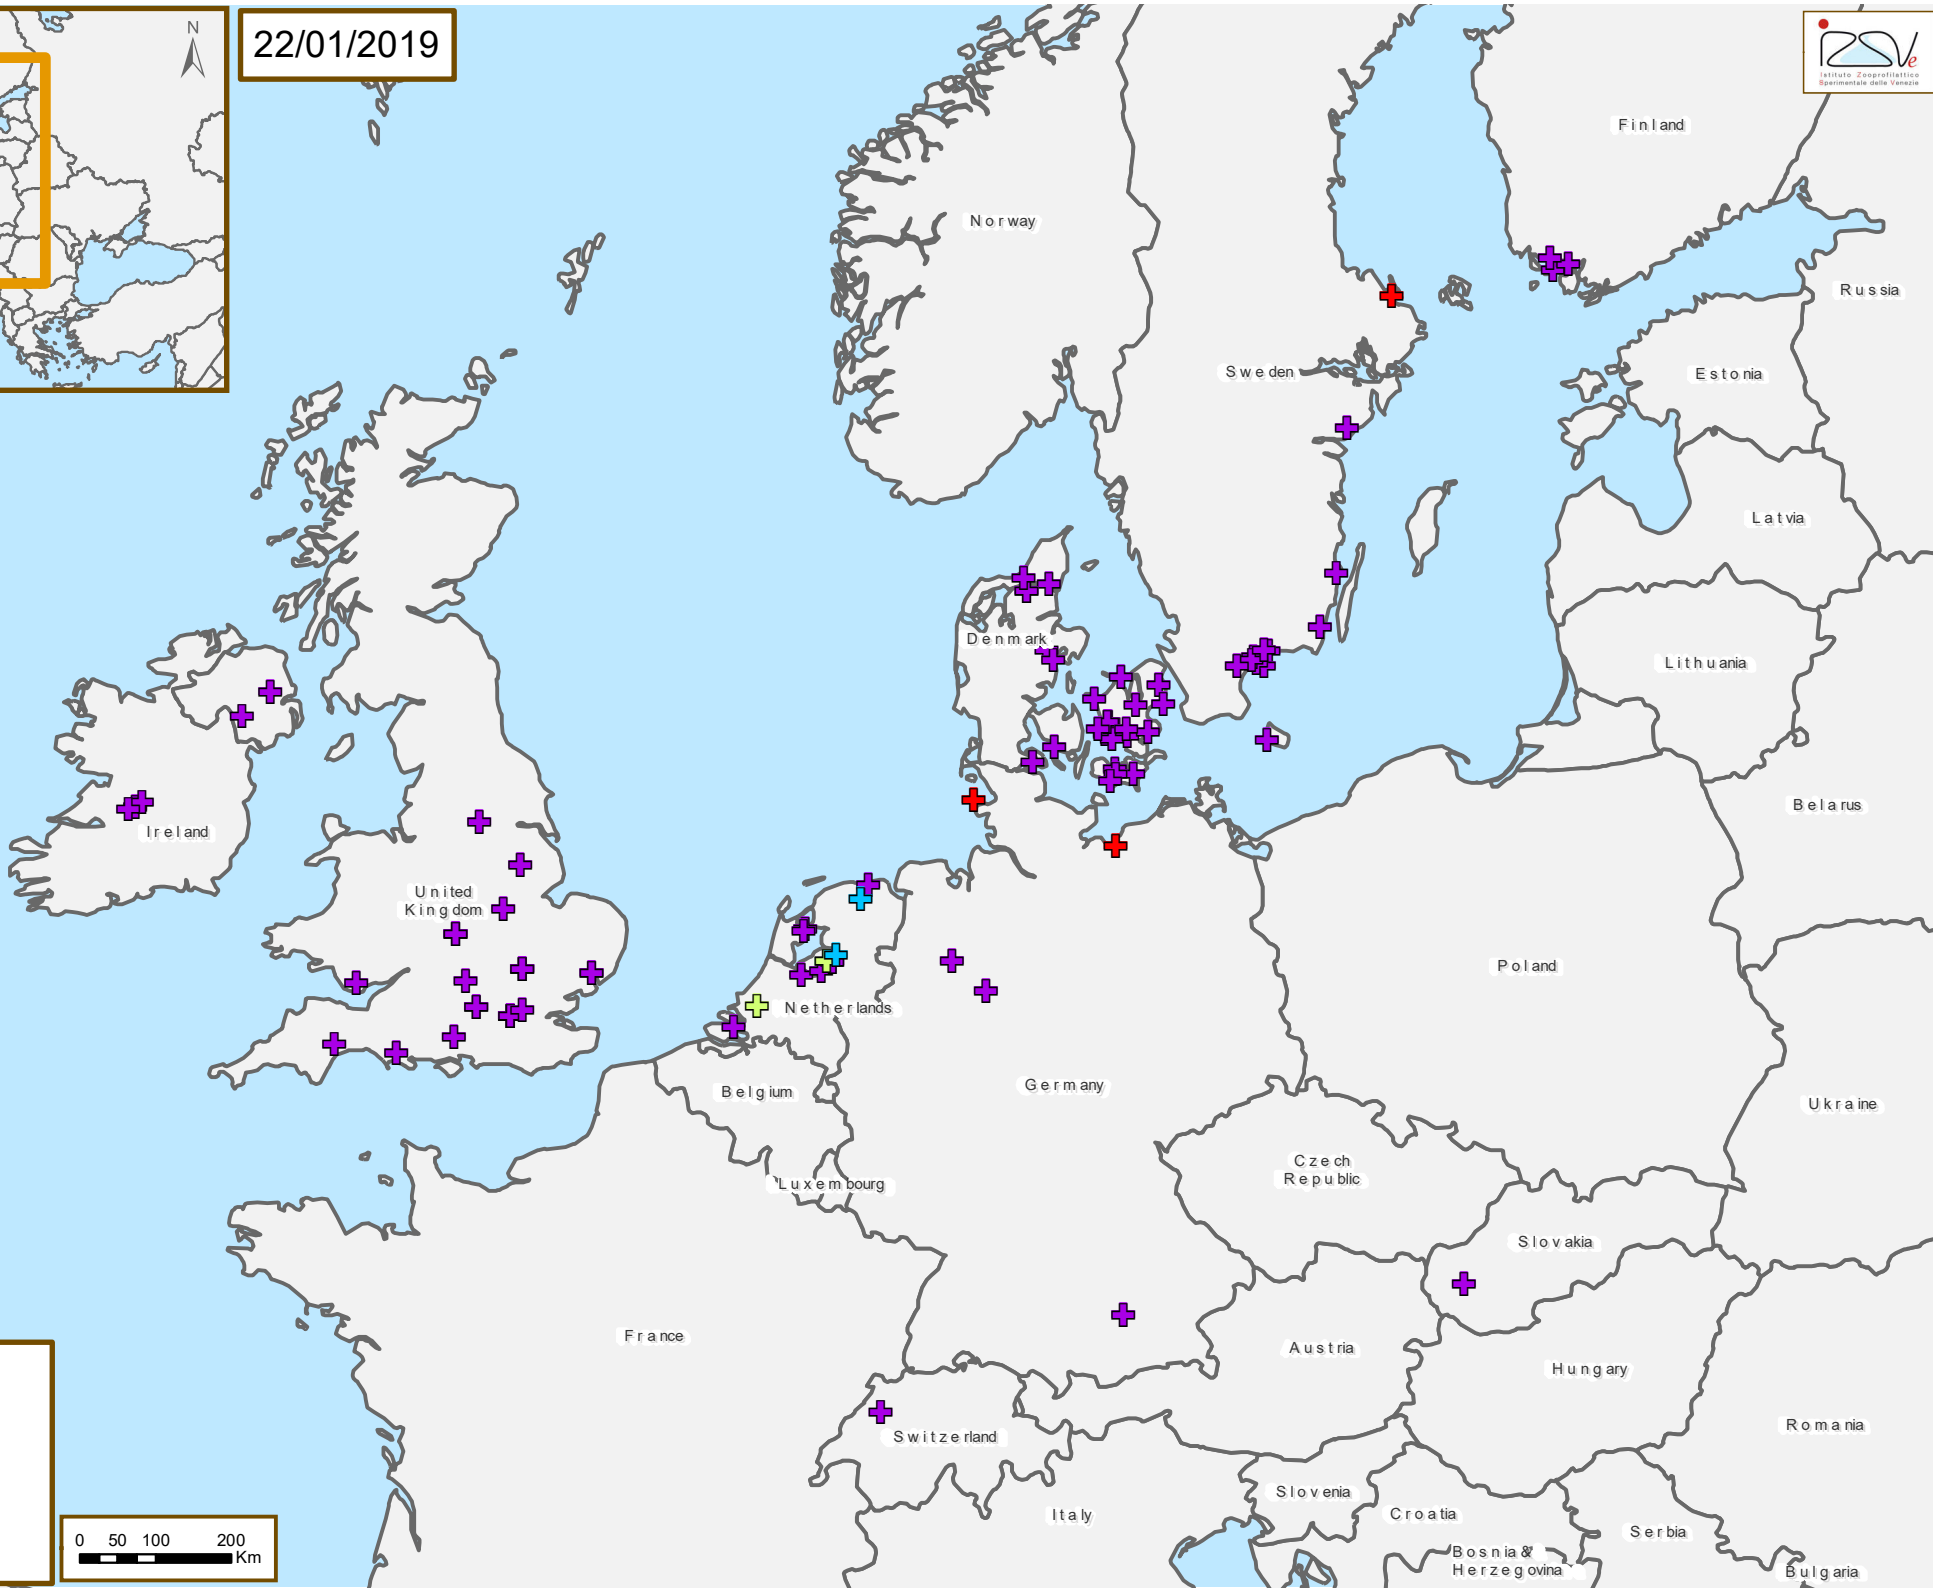

22/01/2019

**Legend**

**H5N6 HPAI outbreaks**

- Red cross: Backyard
- Cyan cross: Farm
- Green cross: Captive birds
- Purple cross: Wild birds